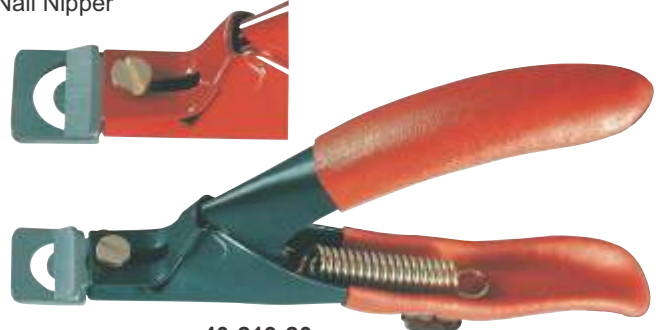

40-214-20
Professional Toe
Nail Nipper

40-215-20
Toe Nail Nipper 14cm
Box Joint, Double Spring
Stainless Steel (Satin finish)

40-216-20
Professional Toe Nail
Nipper 16cm Double Action,
Stainless Steel (Satin finish)

40-217-20
Professional Toe
Nail Nipper

40-218-20
Professional Toe
Nail Nipper

40-219-20
Nail Profiler (with grip)
14.5cm, Stainless Steel (Powder coated)

40-220-20
Nail Profiler 14.5cm
Stainless Steel

40-220-22