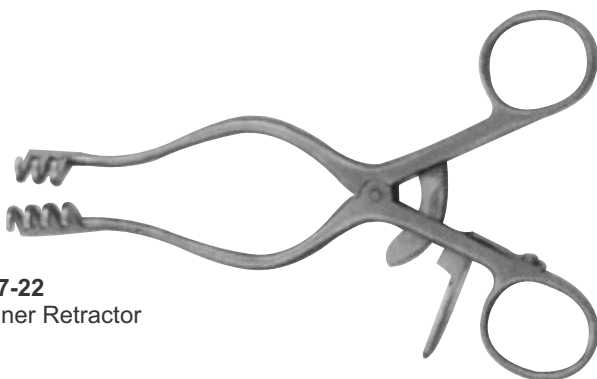

40-224-21
Iris Scissors
10cm 4"

40-225-21
Lexer-Baby
10cm 10 1/4"

40-226-21
Neurosurgical Scissors
Strully
22.5cm 8 3/4"

40-227-21
Enterotomy Scissors
21.5cm 8 1/2"

40-228-21
Stitch Scissors
Spencer
9cm 3 1/2"

40-229-21
Stitch Scissors
Spencer
13cm 5"

40-230-21
Vascular Scissors
12cm 4 3/4"

40-232-22
Backhaus Towel Forceps

40-233-22
Haemostatic Forceps
T-shaped, 16cm

40-234-22
Metzemaum Scissors

40-235-22
Mayo Scissors

40-237-22
Weitlaner Retractor

40-238-22
Forceps

40-239-22
Mathieu Needle Holder

40-240-22
Mathieu Needle
Holder Tungstene Jaws

40-241-22
Olsen Hegar Needle
Holder Tungstene Jaws

40-242-22
Gynecological Instruments