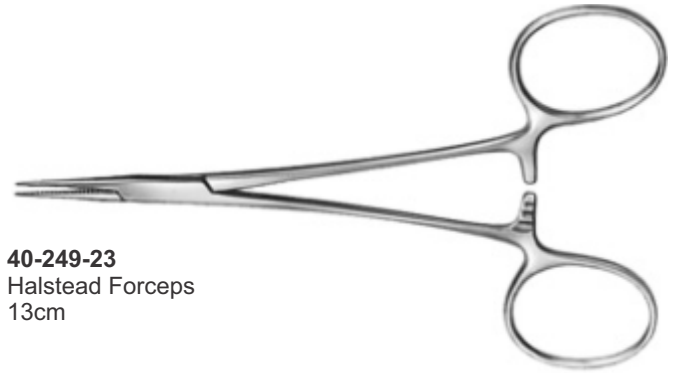

40-244-23
Baby Tongue Forceps
with Rubber Pads

40-245-23
Doyen Intestinal
Clamp, 23cm

40-246-23
Crile-Wood
Needle Holder, 15cm

40-247-23
Gillies
16cm

40-248-23
Olsen Hegar
Needle Holder

40-249-23
Halstead Forceps
13cm