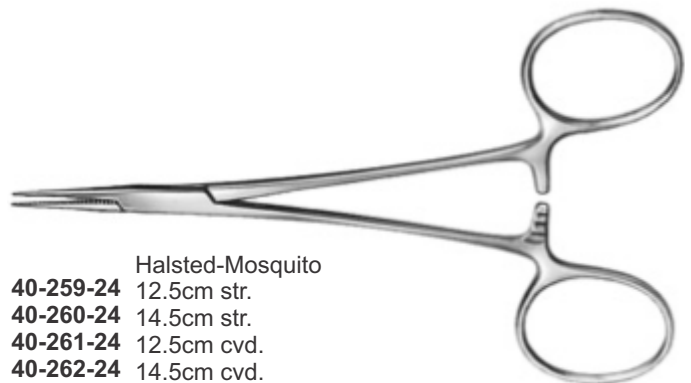

40-244-23
Baby Tongue Forceps
with Rubber Pads

40-245-23
Doyen Intestinal
Clamp, 23cm

40-246-23
Crile-Wood
Needle Holder, 15cm

40-247-23
Gillies
16cm

40-248-23
Olsen Hegar
Needle Holder

40-249-23
Halstead Forceps
13cm

40-250-23
Hartmann Forceps, 14cm

40-252-23
Splinter Forceps
12.5cm

40-253-23
Dissecting Forceps
13cm

40-254-23
Troeltsch (Wilde)
Ear Forceps
10.5cm 4 1/8"

40-255-24
Kocher Forceps
with teeth
14.5cm

40-256-24
Peau (Rochester)
14.5cm

Haemostatic Forceps
Peau
40-257-24 14.5cm 5 3/4"
40-257-24 16cm 6 1/4"

40-258-24
Leriche Forceps
15.5cm

Halsted-Mosquito
40-259-24 12.5cm str.
40-260-24 14.5cm str.
40-261-24 12.5cm cvd.
40-262-24 14.5cm cvd.