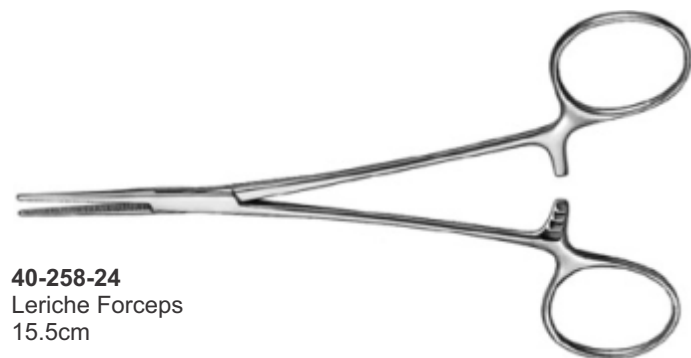

Haemostatic Forceps
Peau
40-257-24 14.5cm 5 3/4"
40-257-24 16cm 6 1/4"