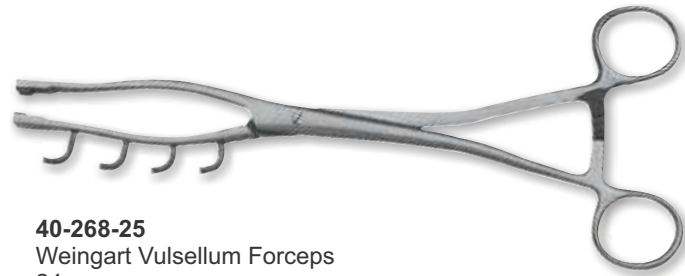

40-267-25
Tissue Forceps
25.5cm 10"

40-272-25
Jones
5.5cm

40-268-25
Babcock Haemostatic Forceps
20.5cm 8"

40-273-25
Scalpel
3

40-268-25
Weingart Vulsellum Forceps
24cm

40-274-25
Scalpel
4

40-270-25
Retractor For Caponizing
19cm