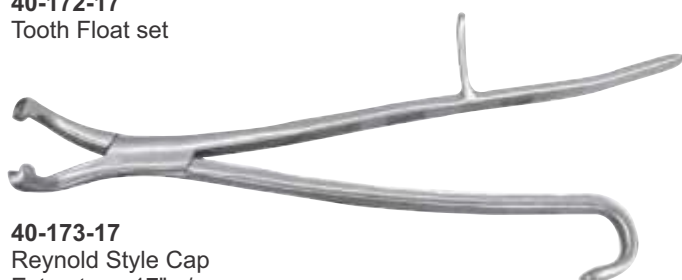

40-173-17
Reynold Style Cap
Extractors, 17" s/s