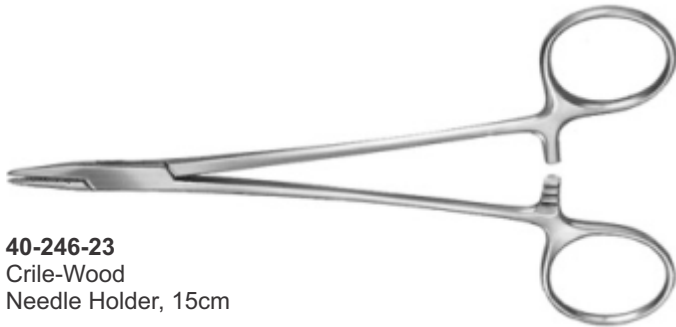

40-237-22
Weitlaner Retractor

40-238-22
Forceps

40-239-22
Mathieu Needle Holder

40-240-22
Mathieu Needle
Holder Tungstene Jaws

40-241-22
Olsen Hegar Needle
Holder Tungstene Jaws

40-242-22
Gynecological Instruments

40-242-22A
Polansky Vaginal Speculum
with 3 Blades Has butterfly screws
with two blades on top.

40-242-22B
Killian Vaginal Speculum
for Dogs Has set screw and
3 1/2" blades.

40-243-23
Young Tongue Forceps
with Rubber Pads

40-244-23
Baby Tongue Forceps
with Rubber Pads

40-245-23
Doyen Intestinal
Clamp, 23cm

40-246-23
Crile-Wood
Needle Holder, 15cm

40-247-23
Gillies
16cm

40-248-23
Olsen Hegar
Needle Holder

40-249-23
Halstead Forceps
13cm