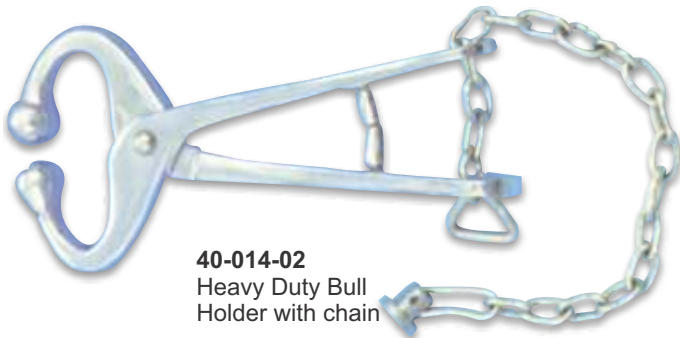

DD-1009
Hoof Pressor
Heavy Duty

DD-1010
Reimers Emasculator,
for Horses with 3 Arms

40-015-02
Heavy Duty Bull
Holder with chain

40-012-02
Bull Holder with spring

40-016-02
Heavy Duty Bull
Holder without chain

40-013-02
Bull Holder
with Side Gripe

40-018-02
Bull Holder Harm's With
Rowel Slide

40-014-02
Heavy Duty Bull
Holder with chain

40-021-02
Bull Holder With Spring

40-022-03
Bull Holder
with spring

40-028-03
Bull Holder