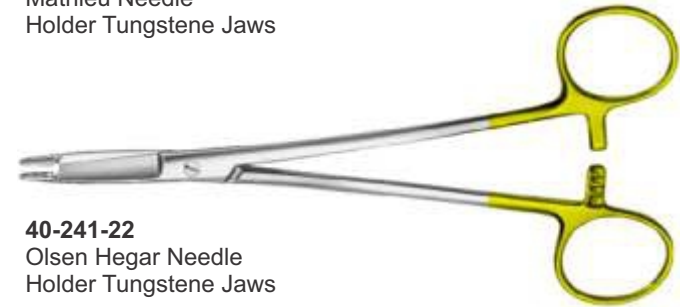

40-229-21
Stitch Scissors
Spencer
13cm 5"

40-230-21
Vascular Scissors
12cm 4 3/4"

40-232-22
Backhaus Towel Forceps

40-233-22
Haemostatic Forceps
T-shaped, 16cm

40-234-22
Metzemaum Scissors

40-235-22
Mayo Scissors

40-237-22
Weitlaner Retractor

40-238-22
Forceps

40-239-22
Mathieu Needle Holder

40-240-22
Mathieu Needle
Holder Tungstene Jaws

40-241-22
Olsen Hegar Needle
Holder Tungstene Jaws

40-242-22
Gynecological Instruments

40-244-23
Baby Tongue Forceps
with Rubber Pads

40-245-23
Doyen Intestinal
Clamp, 23cm

40-246-23
Crile-Wood
Needle Holder, 15cm

40-247-23
Gillies
16cm

40-248-23
Olsen Hegar
Needle Holder

40-249-23
Halstead Forceps
13cm