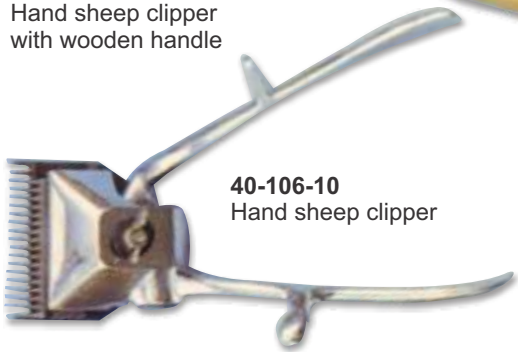

40-105-10
Hand sheep clipper
with wooden handle

40-106-10
Hand sheep clipper

40-107-10
Hand sheep clipper

40-107-10

40-107-10

40-108-10
Hand sheep clipper
with wooden handle

40-110-10
Aluminium Mane Comb
with Wooden Handle