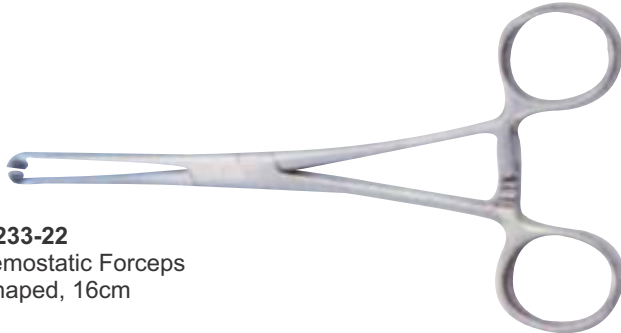

40-224-21
Iris Scissors
10cm 4"

40-225-21
Lexer-Baby
10cm 10 1/4"

40-226-21
Neurosurgical Scissors
Strully
22.5cm 8 3/4"

40-227-21
Enterotomy Scissors
21.5cm 8 1/2"

40-228-21
Stitch Scissors
Spencer
9cm 3 1/2"

40-229-21
Stitch Scissors
Spencer
13cm 5"

40-230-21
Vascular Scissors
12cm 4 3/4"

40-232-22
Backhaus Towel Forceps

40-233-22
Haemostatic Forceps
T-shaped, 16cm

40-234-22
Metzemaum Scissors

40-235-22
Mayo Scissors