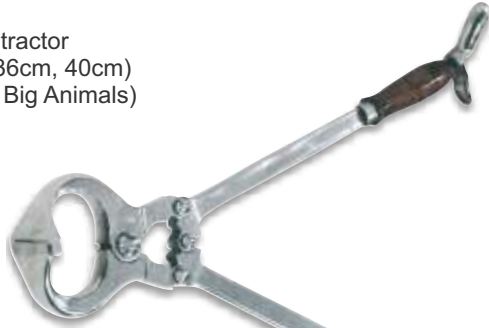

EXAKT

MFG CO

VETERINARY
INSTRUMENTS

ORIGINAL
BRAND
MANUFACTURER

ORIGINAL
INSTRUMENTS
MANUFACTURER

DD-001
Bloodless Castrator
48cm (30cm, 36cm, 40cm)
(For Bulls and Big Animals)

DD-002
Bloodless Castrator
with Cord-Stop
48cm (30cm, 36cm, 40cm)
(For Bulls and Big Animals)

DD-003
Bloodless Castrator
23cm
(for Lambs and Rabbit)

DD-003-PH

DD-006
Heavy Duty Marking
Ring Applicator

DD-007
Castrator Heavy Duty
with Pin

DD-008
De White Emasculator S.S.
23cm, 30cm

DD-009
Emasculator Cut The Tail
and Crushes The Blood Vessel
19cm, 23cm, 27cm

DD-1009
Hoof Pressor
Heavy Duty

DD-1010
Reimers Emasculator,
for Horses with 3 Arms

40-015-02
Heavy Duty Bull
Holder with chain

40-012-02
Bull Holder with spring

40-016-02
Heavy Duty Bull
Holder without chain