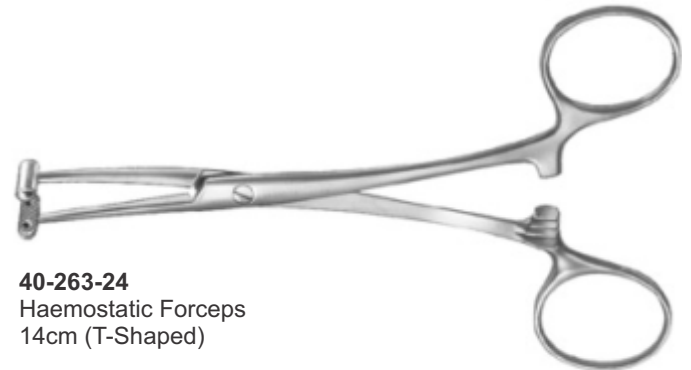

Haemostatic Forceps
Peau
40-257-24 14.5cm 5 3/4"
40-257-24 16cm 6 1/4"

40-258-24
Leriche Forceps
15.5cm

Halsted-Mosquito
40-259-24 12.5cm str.
40-260-24 14.5cm str.
40-261-24 12.5cm cvd.
40-262-24 14.5cm cvd.

40-262-24
Haemostatic Forceps
25cm 9 3/4"

40-263-24
Haemostatic Forceps
14cm (T-Shaped)

40-264-24
Foerster
Sponge Forceps
25cm 9 3/4"

40-265-24
Haemostatic
Sponge Forceps
25cm 9 3/4"

40-266-24
Backhaus Towel Forceps
16.5cm