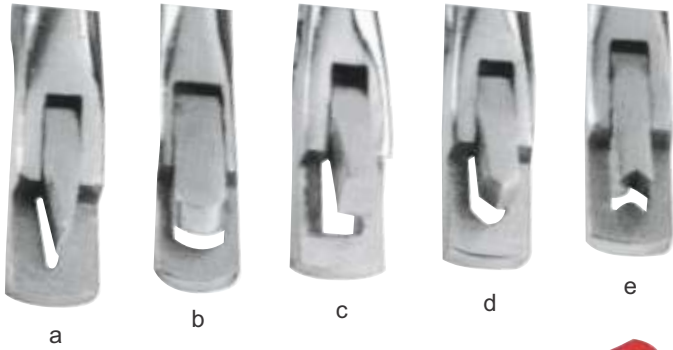

40-128-12
Aluminum Mini
Hog Catcher

40-133-12
Obstetric Chain
60", S.S or N.P

40-129-12
Calf Puller

40-134-12
Lambing Aid Plastic

40-130-12
Calving Assist
Forceps S.S

40-135-12
Wire Handle

40-131-12
Obstetric Forceps For
Pig About 52cm Long, S.S

40-136-12
Wire Handle

40-140-13
Ear Notcher S.S
Design in the Center
of the ear

40-140-14

40-146-14
Tattooing Forceps
(A)

40-143-13
Tag Applicator Plier

40-147-14
Tattooing Forceps
(B)

40-144-13
Ear Notcher
with lock