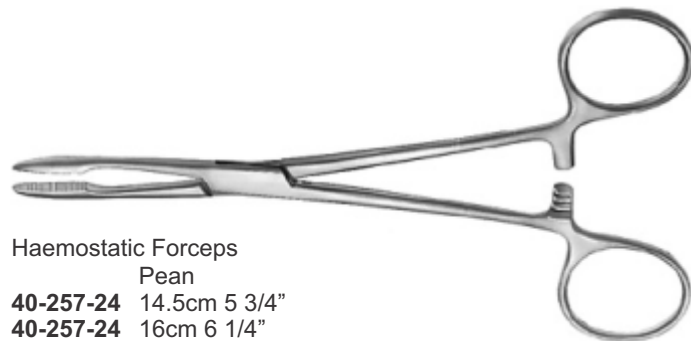

40-244-23
Baby Tongue Forceps
with Rubber Pads

40-245-23
Doyen Intestinal
Clamp, 23cm

40-246-23
Crile-Wood
Needle Holder, 15cm

40-247-23
Gillies
16cm

40-248-23
Olsen Hegar
Needle Holder

40-249-23
Halstead Forceps
13cm

40-250-23
Hartmann Forceps, 14cm

40-252-23
Splinter Forceps
12.5cm

40-253-23
Dissecting Forceps
13cm

40-254-23
Troeltsch (Wilde)
Ear Forceps
10.5cm 4 1/8"

40-255-24
Kocher Forceps
with teeth
14.5cm

40-256-24
Peau (Rochester)
14.5cm