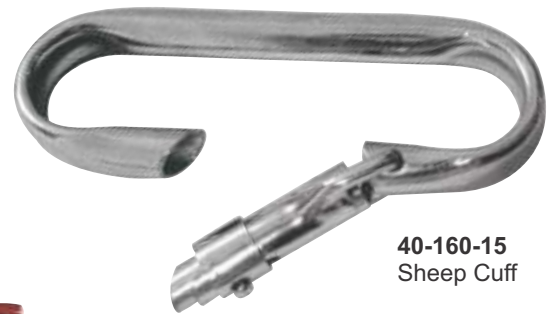

40-160-02

40-156-15
Anti Kick Clamp

40-160-03

40-157-15
Anti Kick Bar Spring
For Anti Kick Bar

40-160-04

40-158-15
Anti Kick Bar Spring
For Anti Kick Bar

40-160-15
Sheep Cuff

40-159-15
Crook Head For Leg

40-161-15
shepherds Crook Neck Model
135cm

40-162-15
shepherds Crook Leg Model
95cm

40-163-16
Milk Sucking Preventor
with Spring Made of
Aluminium & Having
2 Models with or
without Spikes

40-167-16
Spiked Swingarm Milk Sucking
Preventors Made of Metal With
Adjustment Nut