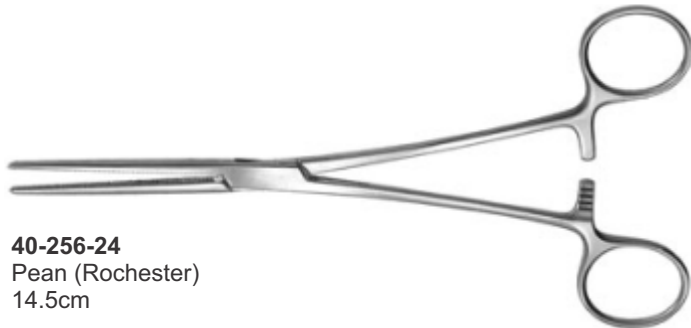

40-244-23
Baby Tongue Forceps
with Rubber Pads

40-245-23
Doyen Intestinal
Clamp, 23cm

40-246-23
Crile-Wood
Needle Holder, 15cm

40-247-23
Gillies
16cm

40-248-23
Olsen Hegar
Needle Holder

40-249-23
Halstead Forceps
13cm

40-250-23
Hartmann Forceps, 14cm

40-252-23
Splinter Forceps
12.5cm

40-253-23
Dissecting Forceps
13cm

40-254-23
Troeltsch (Wilde)
Ear Forceps
10.5cm 4 1/8"

40-255-24
Kocher Forceps
with teeth
14.5cm

40-256-24
Peau (Rochester)
14.5cm