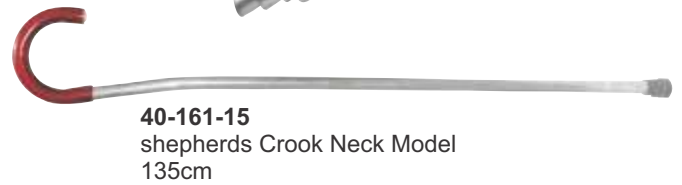

40-160-02

40-156-15
Anti Kick Clamp

40-160-03

40-157-15
Anti Kick Bar Spring
For Anti Kick Bar

40-160-04

40-158-15
Anti Kick Bar Spring
For Anti Kick Bar

40-160-15
Sheep Cuff

40-159-15
Crook Head For Leg